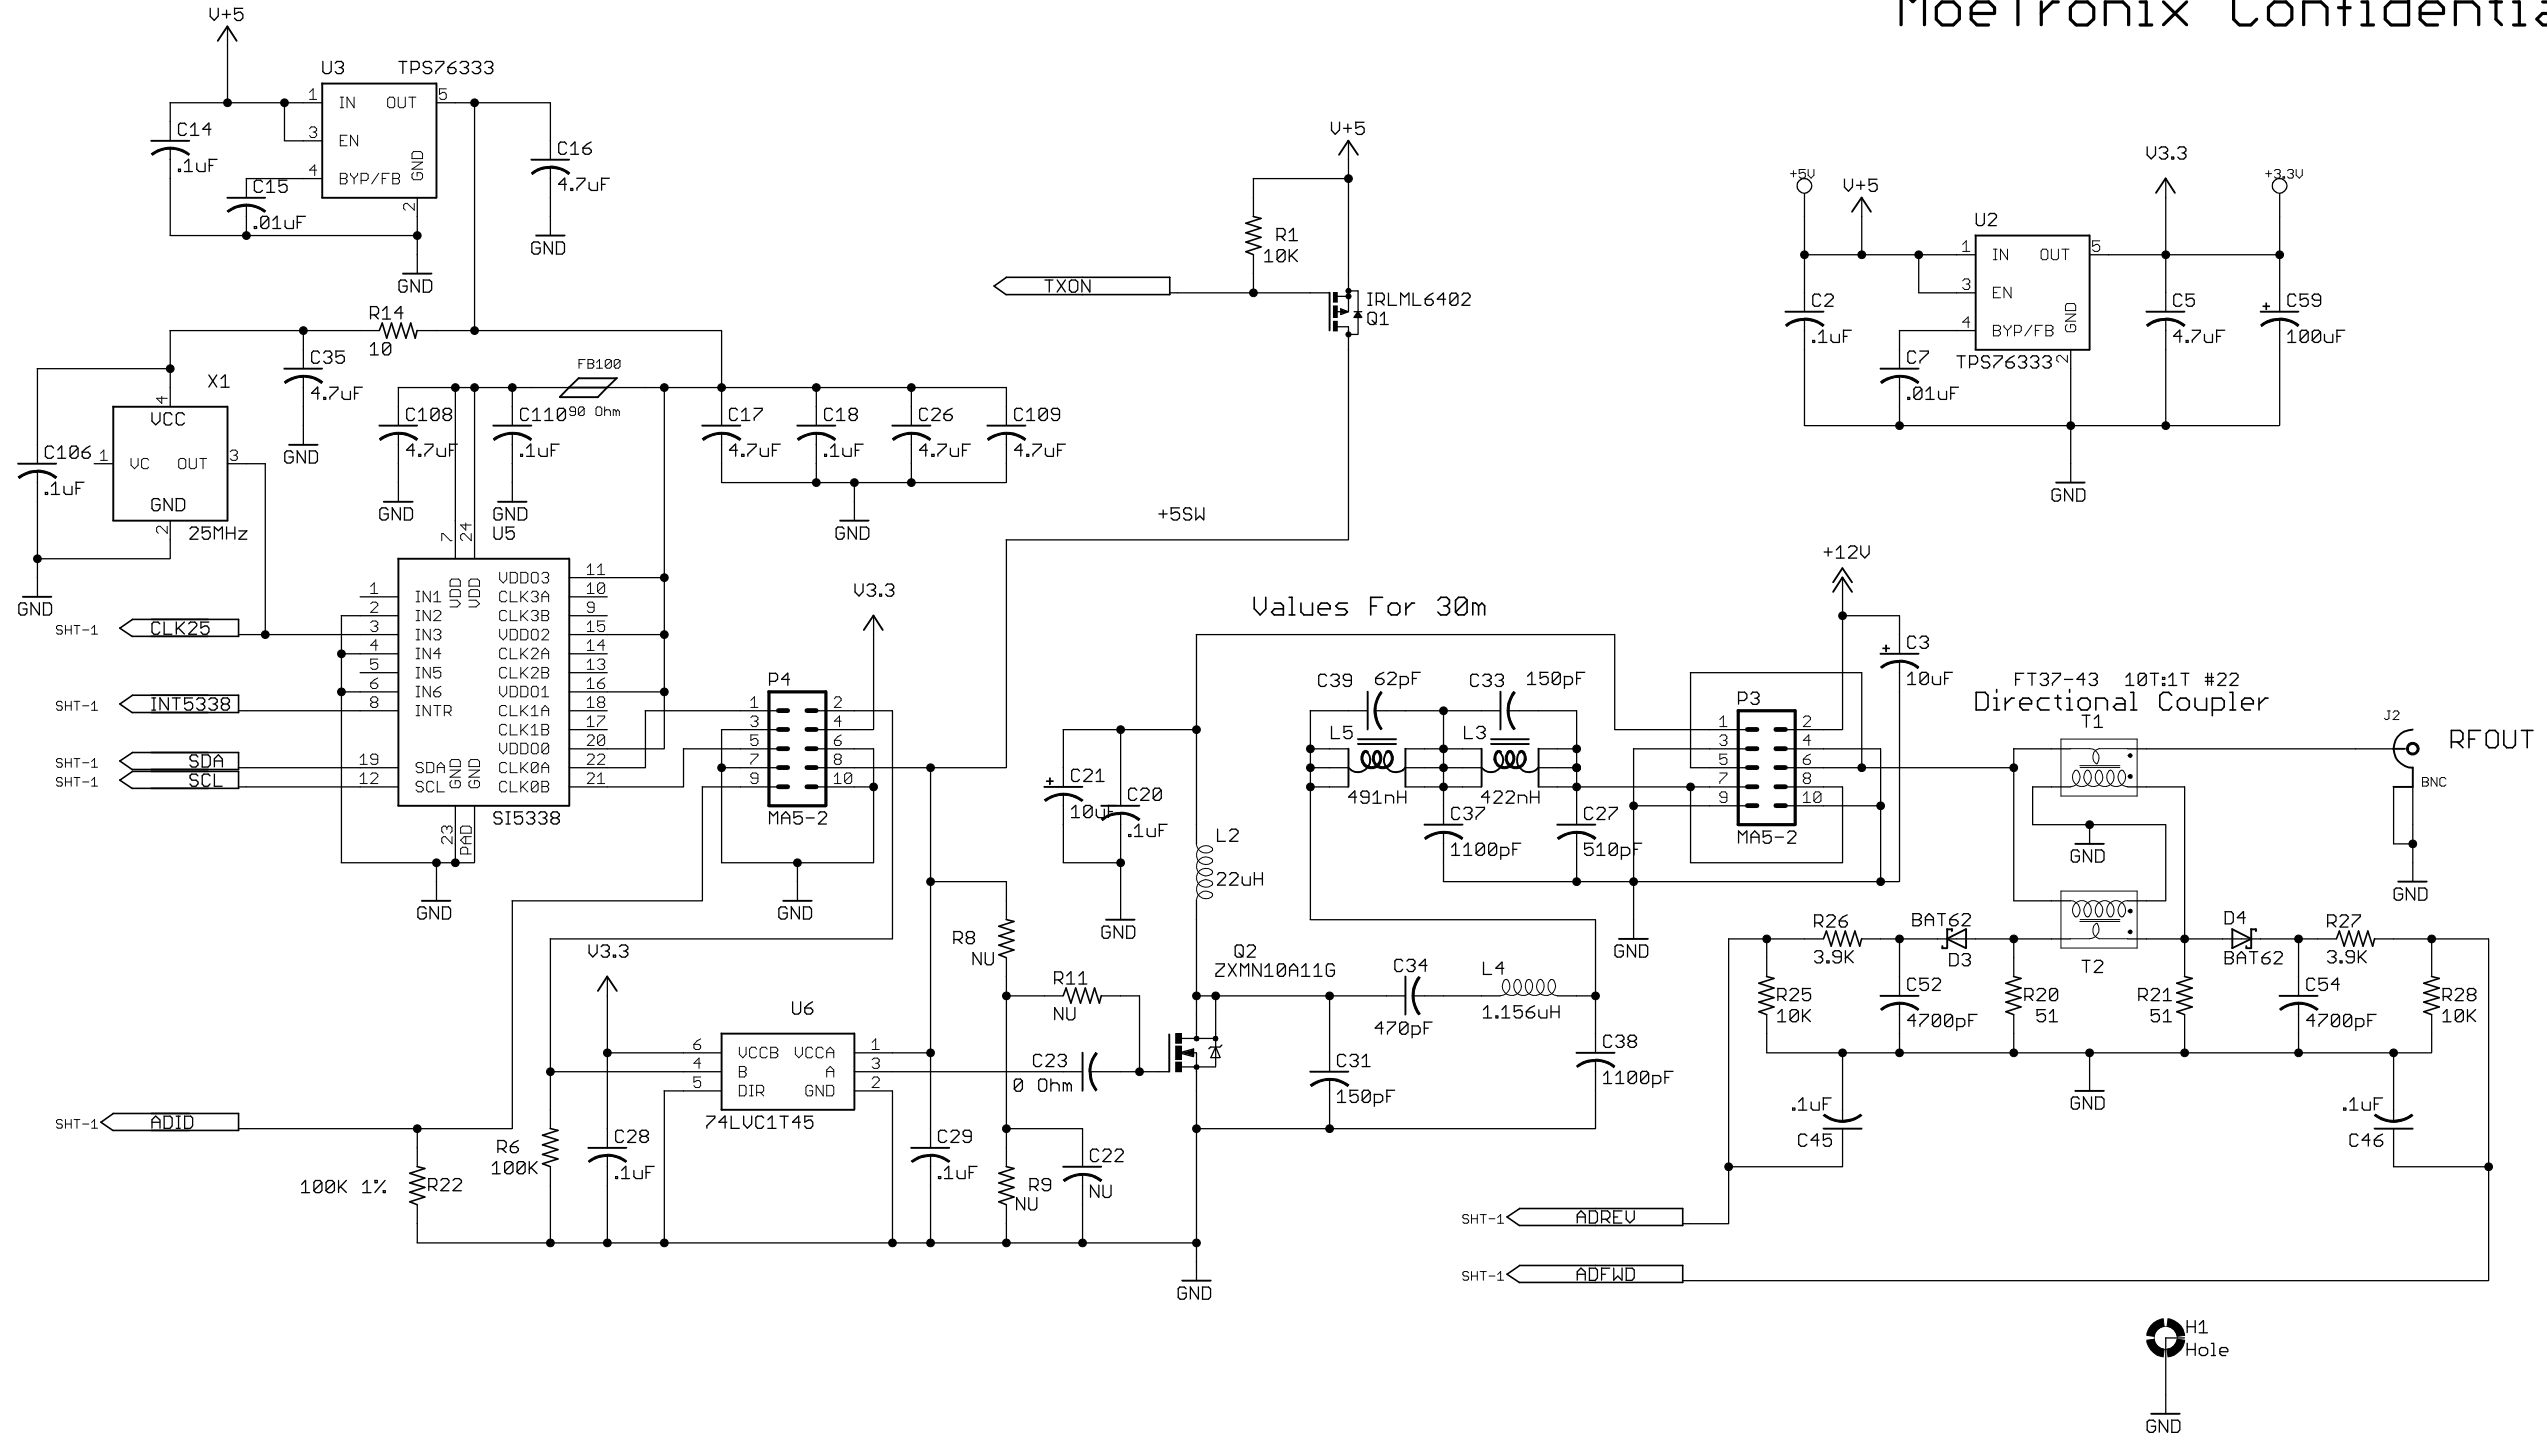

WSPR Beacon		
TITLE: M000036_2		
Document Number:	M000032	REV: 2.0
Date: 1/4/2012 11:37:26 AM	Sheet: 1/3	

GPS Section

WSPR Beacon

TITLE: M000036_2

Document Number:

M000032

REV:
2.0

Date: 1/4/2012 11:37:26 AM

Sheet: 2/3

RF Section

WSPR Beacon	
TITLE: M000036_2	
Document Number:	REV: 2.0
Date: 1/4/2012 11:37:26 AM	Sheet: 3/3