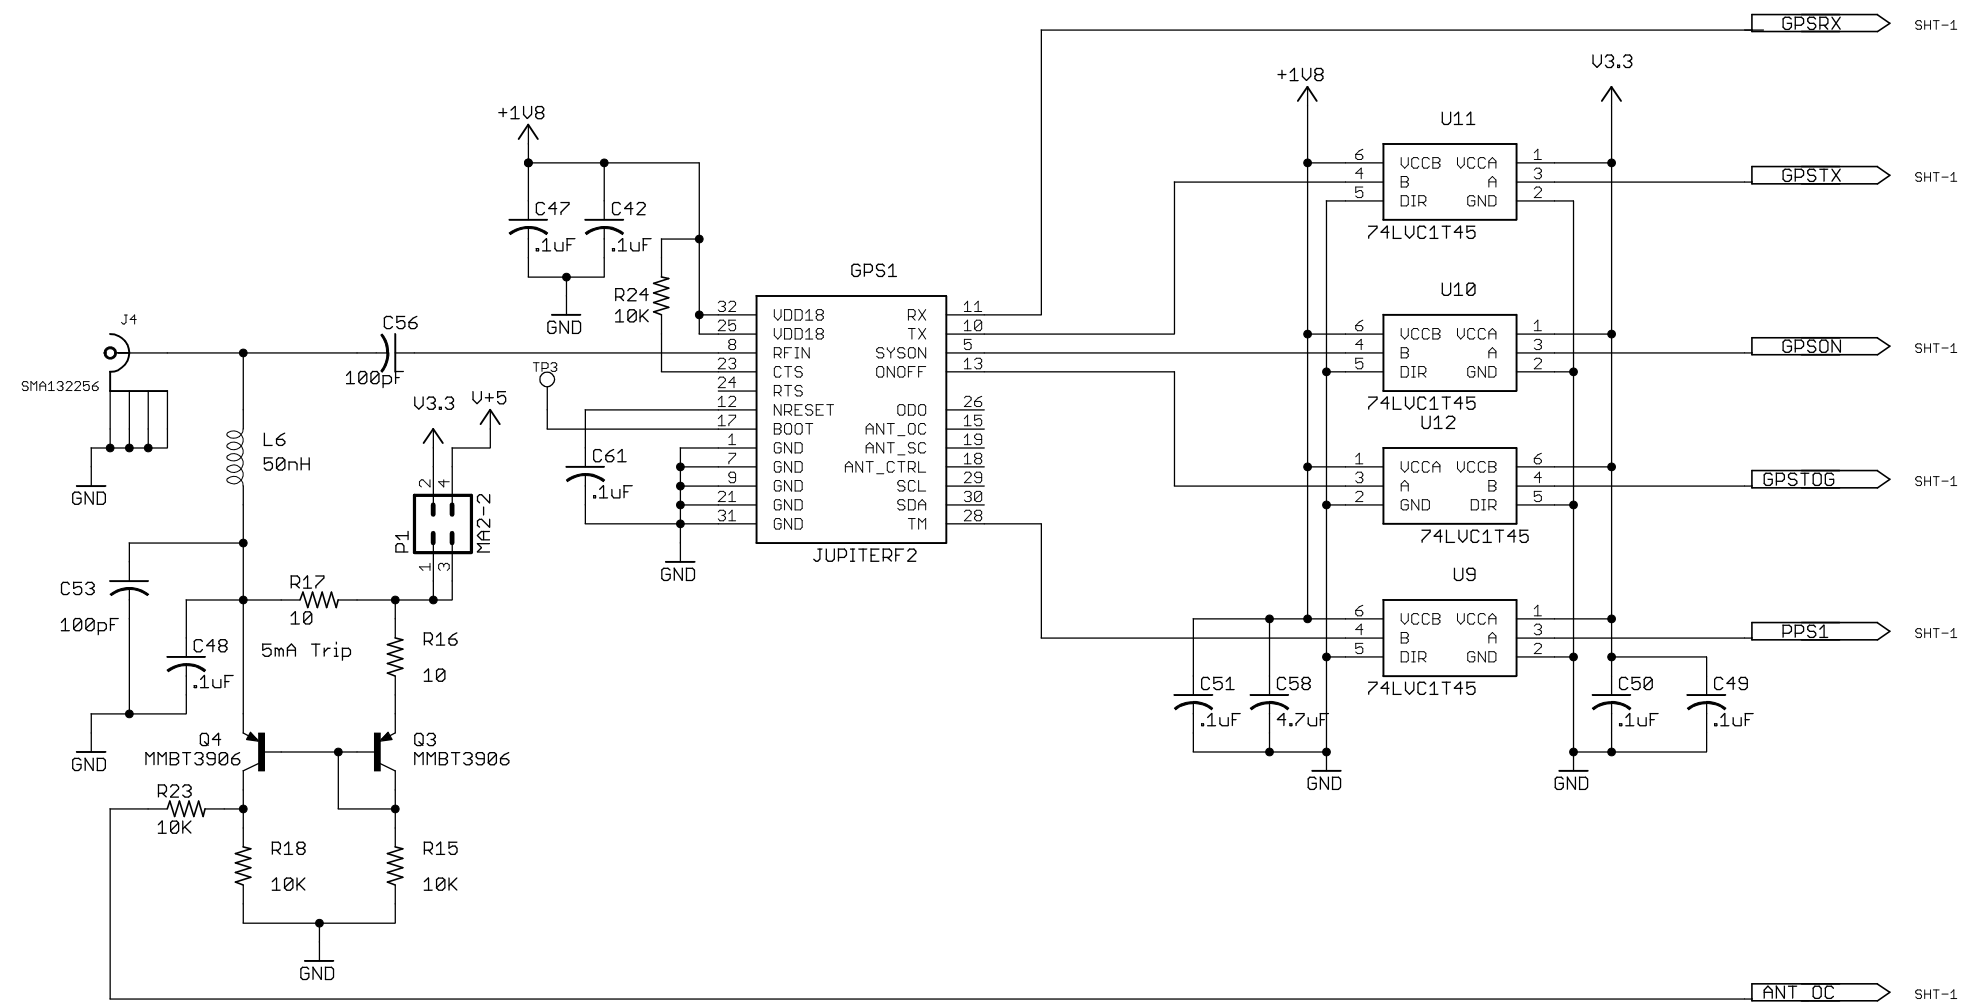

WSPR Beacon		
TITLE: M000036_2		
Document Number:	M000032	REV: 2.0
Date: 1/4/2012 11:37:26 AM	Sheet: 1/3	

GPS Section

WSPR Beacon

TITLE: M000036_2

Document Number:

M000032

REV:
2.0

Date: 1/4/2012 11:37:26 AM

Sheet: 2/3

RF Section

WSPR Beacon	
TITLE: M000036_2	
Document Number:	REV: 2.0
Date: 1/4/2012 11:37:26 AM	Sheet: 3/3